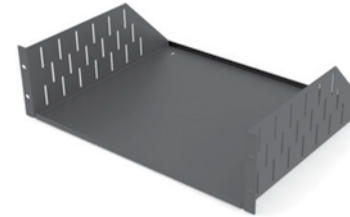

1u-2u Rack Shelf

PRODUCT SPECIFICATION

This steel rack shelf is available as a 1u or 2u unit.

3u-4u Rack Shelf

PRODUCT SPECIFICATION

This steel rack shelf is available as a 3u or 4u unit.

Utility Rack Shelf