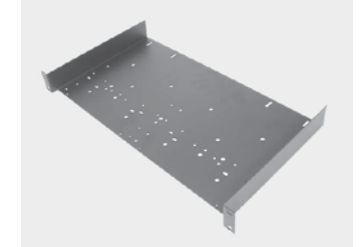

1u-2u Rack Shelf

PRODUCT SPECIFICATION

This steel rack shelf is available as a 1u or 2u unit.

3u-4u Rack Shelf

PRODUCT SPECIFICATION

This steel rack shelf is available as a 3u or 4u unit.

Utility Rack Shelf