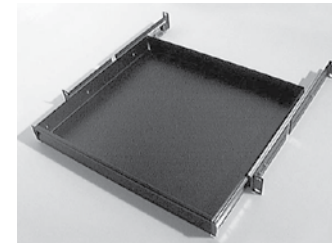

Rack Drawer/Shelf

PRODUCT SPECIFICATION

This Rack Drawer/Shelf is a 1u unit and comes with or without slam locks.