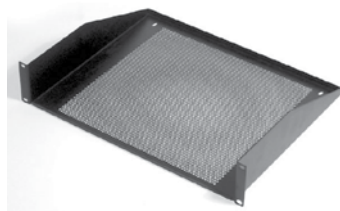

Vented Rack Shelf

PRODUCT SPECIFICATION

This vented Rack Shelf includes perforation which allows 61% free air flow.